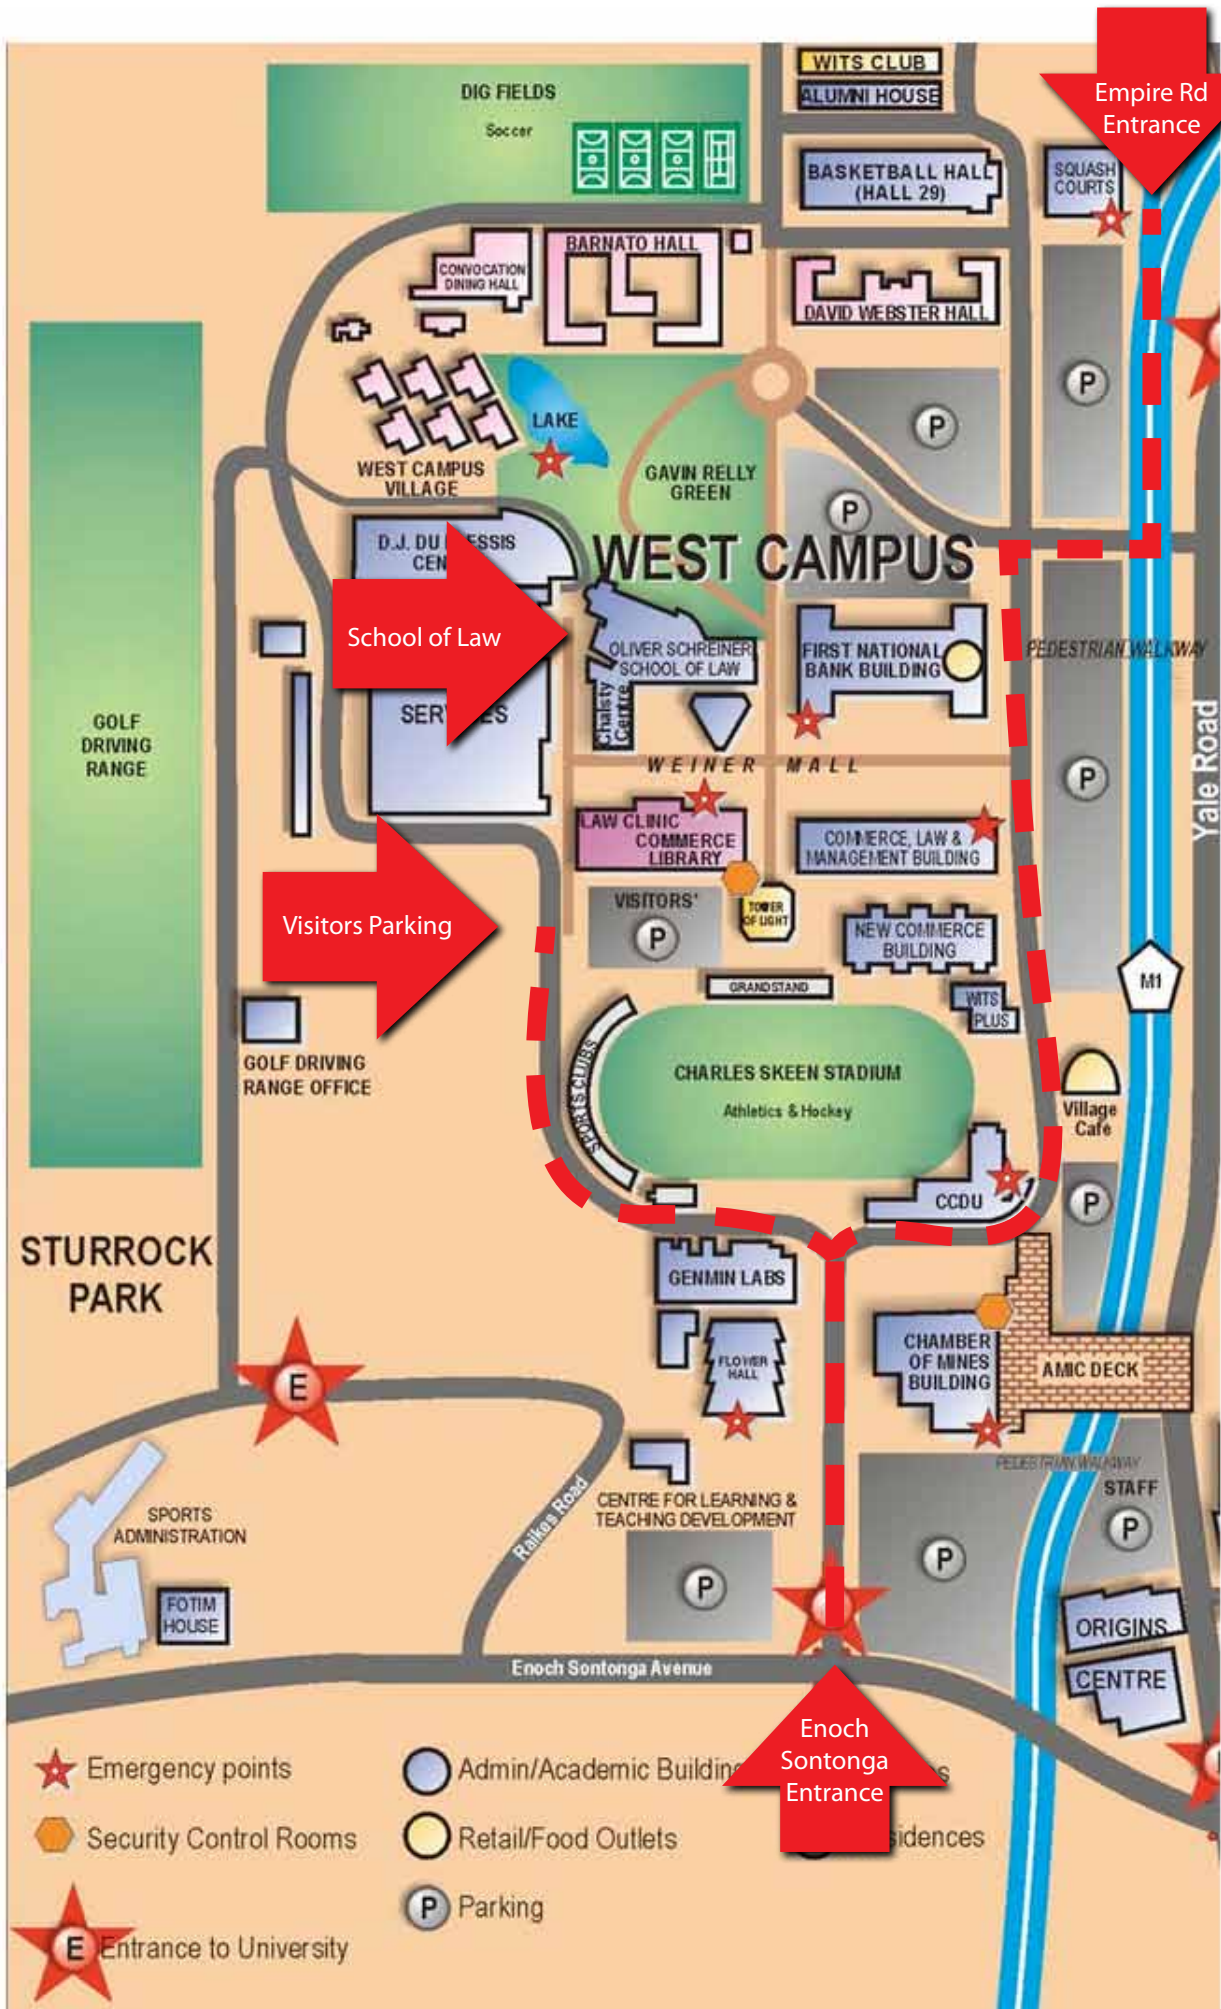

**Directions to Chalsty Centre at the Oliver Schreiner School of Law Building
West Campus
University of the Witwatersrand**

**Directions to Chalsty Centre at the Oliver Schreiner School of Law Building
West Campus
University of the Witwatersrand**

From Enoch Sontonga Avenue

- Take the West Campus Entrance.
- After the Security Entrance, go down the hill and keep to your left.
- At the Stop street turn left [The Science Centre/ formerly Charles Skeen Stadium will be in front of you]
- Follow the road curving around the Science Centre and once past the Science Centre you will find the visitors parking on your right.

From Empire Road

- Once you have passed the Security Entrance, keep right and turn at the first street and drive under the bridge.
- Turn left at the Stop and follow the road up the hill and around the curve [The Science Centre/formerly Charles Skeen Stadium will be on your right].
- Follow the road curving around the Science Centre and once past the Science Centre you will find the visitors parking on your right.

From the visitors parking:

- Walk back to the street to “the entrance of the parking area” and turn right and walk straight towards the glass building on your right
- That is the Chalsty Centre. At the Chalsty Centre turn right, walk alongside the ramp and the entrance to the Law School is just around the corner.